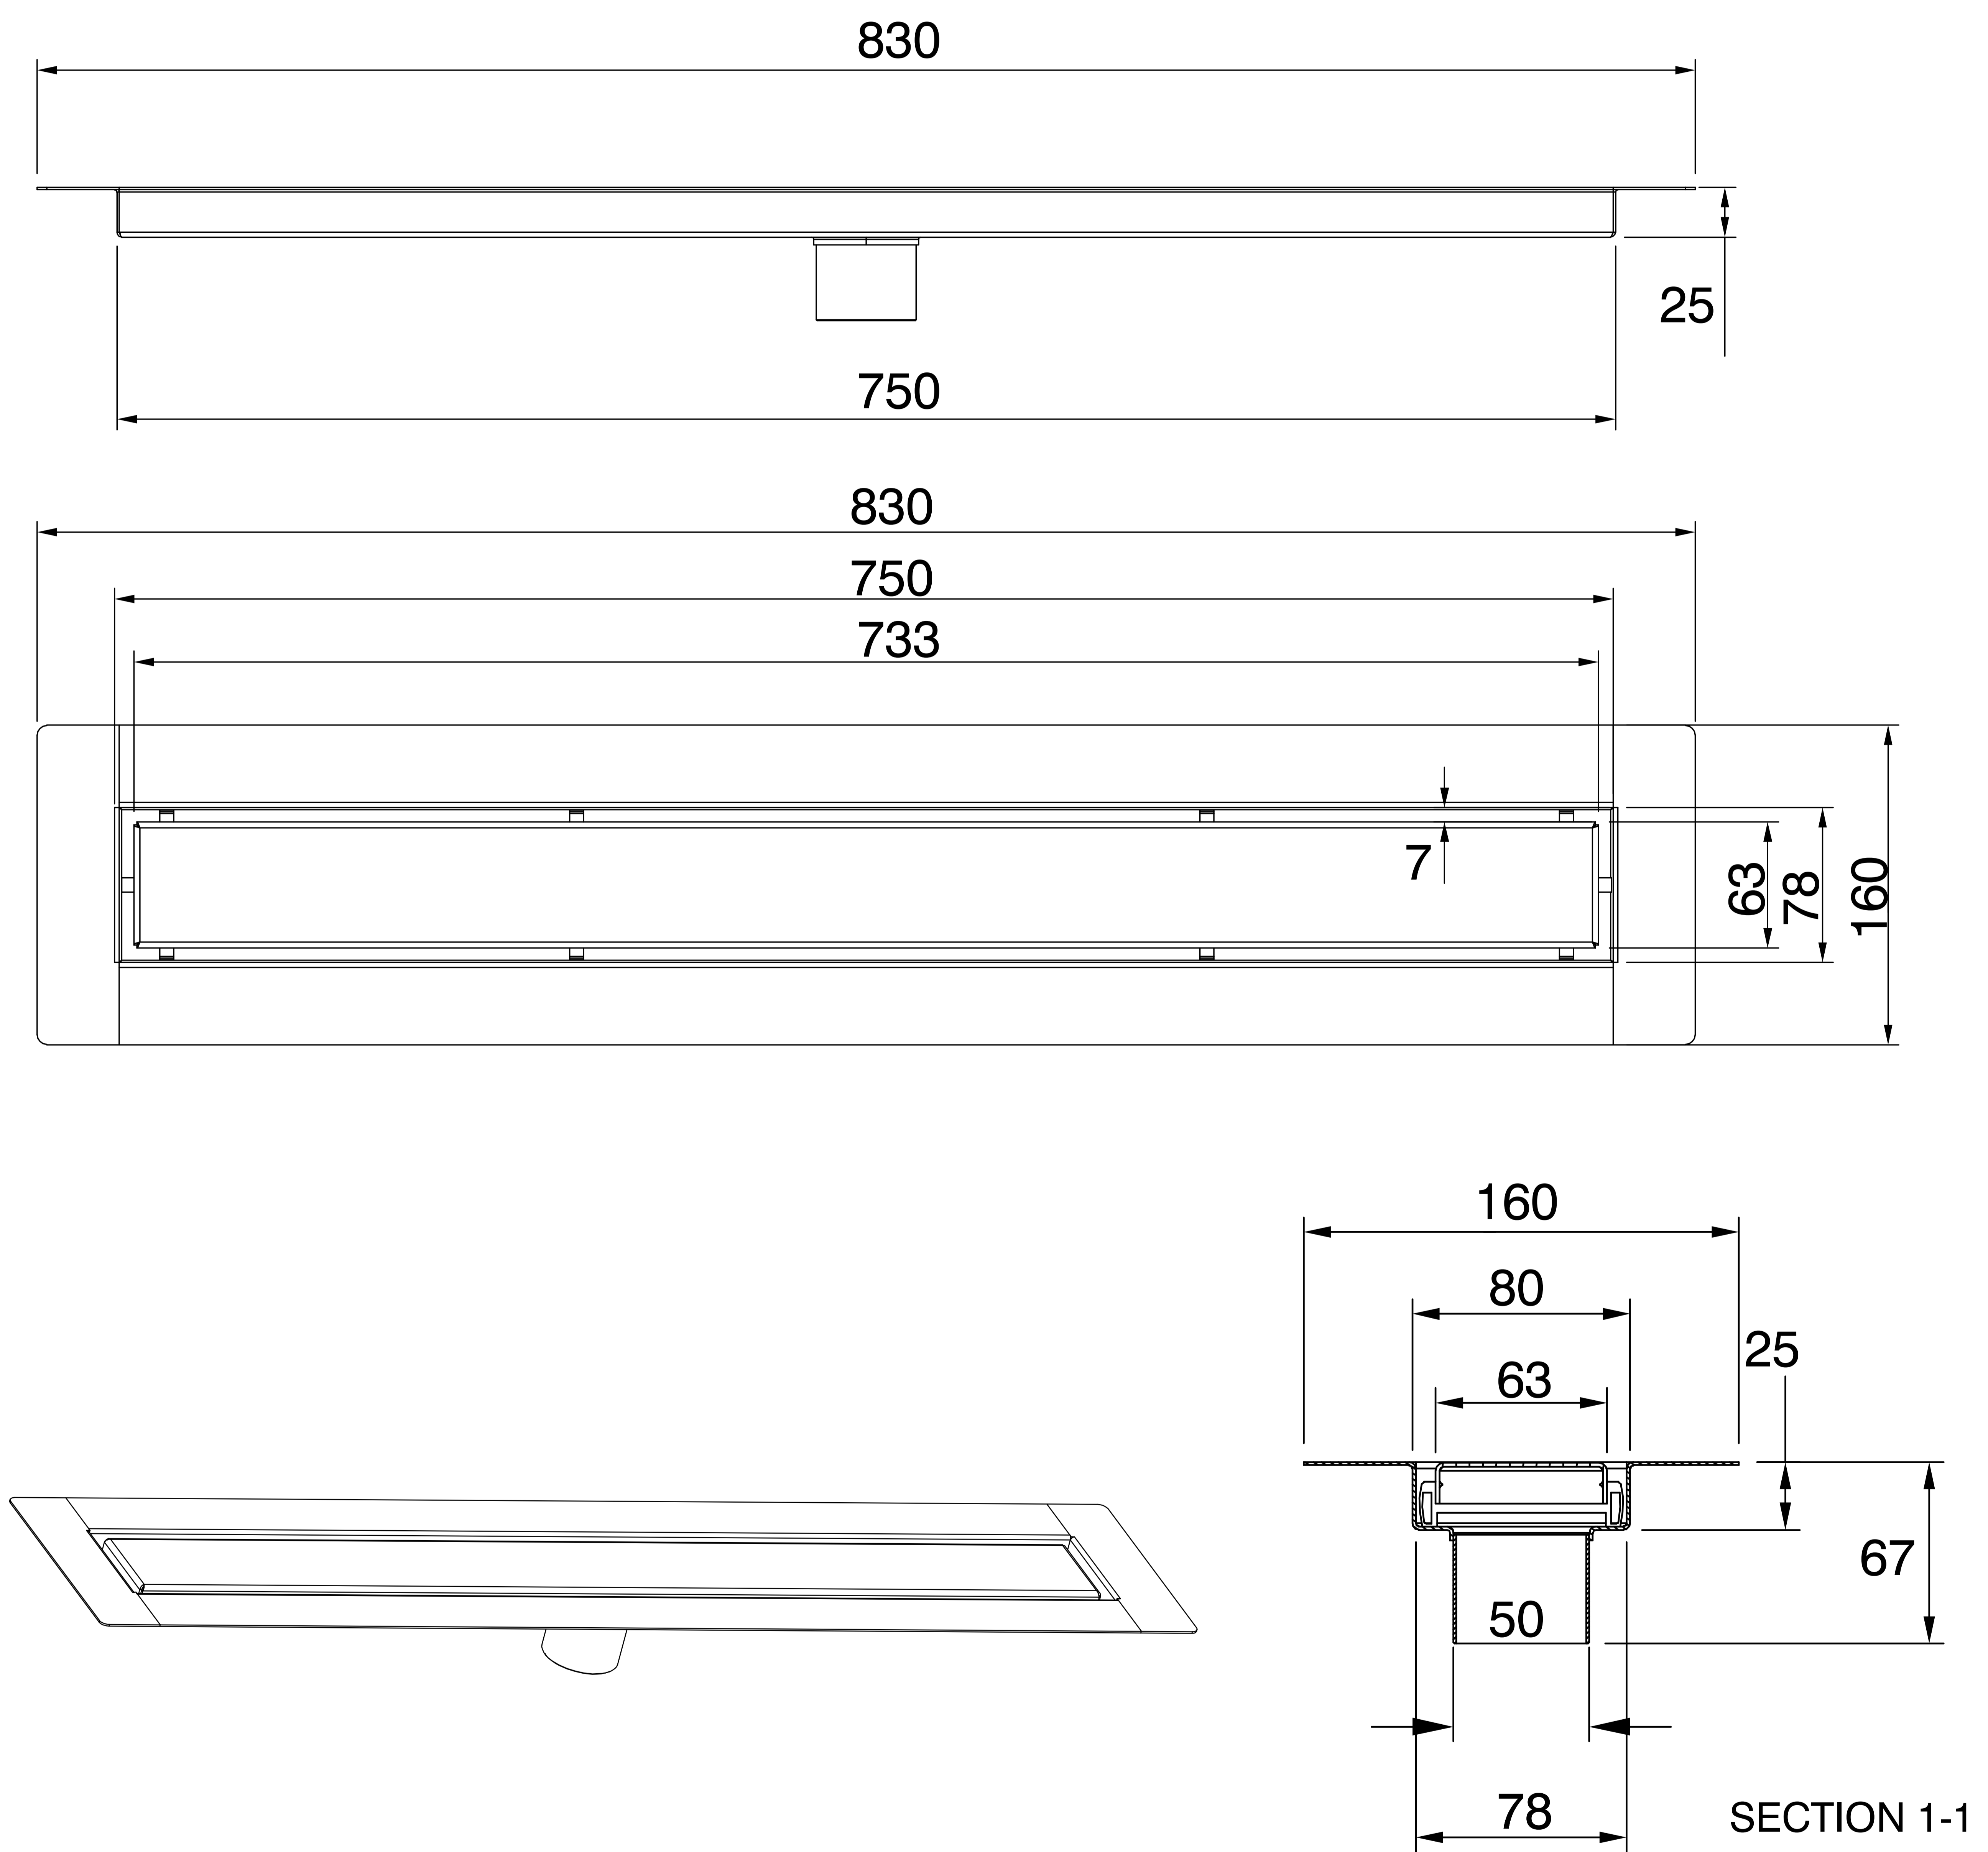

# Tile Insert Shower Channel Drainer

Product Code : 1434-750

## Technical Drawing

All dimension are in **mm**